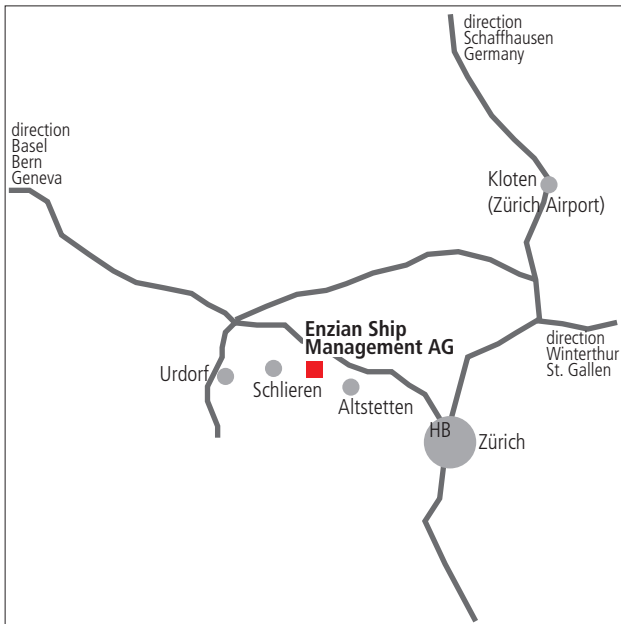

How to find us

Enzian Ship Management AG
Zürcherstrasse 137 (2nd Floor)
CH-8952 Schlieren
Switzerland

Tel. ++41 (0) 43 433 61 90 (24 hours) Switchboard
Fax ++41 (0) 43 85 24
mail@enzian-shipping.com

BY CAR: Coming from St Gallen, Winterthur and Airport

Drive on the highway direction Bern-Basel.

As soon as you come out of the Gubrist tunnel, go left at the sign URDORF. After approx. 2 km (first exit) leave the highway by the exit URDORF+SCHLIEREN. First light signal, turn to the right. Cross over two signals and turn into the right track – approx. 800 m and turn to the right – direction Schlieren – all straight ahead direction Zurich. After about 3 km, you will spot on the left-hand side "Mercedes", followed by "Spönagel", a small tennis court, then our building, and then the larger branch of the second-hand car dealer "Auto Züri West".

Because of the partition separating the car lanes, you have to drive past these companies and make a U-turn at the first traffic light after "Auto Züri West". This way, our building will now lie to your right-hand side (street number 137), where you can turn into the parking lot. ENZIAN SHIP MANAGEMENT AG is situated on the 2nd Floor.

BY CAR: coming from Bern, Basel and Geneva

Drive from Bern/Basel direction Zurich.

Before going into Zurich, you have to turn to the right side direction URDORF. Take the first exit URDORF+SCHLIEREN. First light signal, turn to the right. Cross over two signals and turn into the right track – approx 800 m and turn to the right – direction Schlieren, all straight ahead direction Zurich. After about 3 km, you will spot on the left-hand side "Mercedes", followed by "Spönagel", a small tennis court, then our building, and then the larger branch of the second-hand car dealer "Auto Züri West".