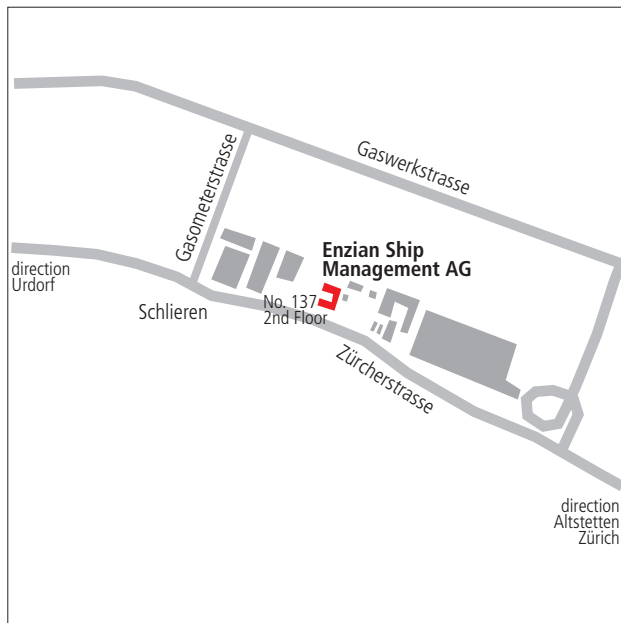

How to find us

Enzian Ship Management AG
Zürcherstrasse 137 (2nd Floor)
CH-8952 Schlieren
Switzerland

Tel. ++41 (0) 43 433 61 90 (24 hours) Switchboard
Fax ++41 (0) 43 85 24
mail@enzian-shipping.com

BY CAR: Coming from St Gallen, Winterthur and Airport

Drive on the highway direction Bern-Basel.

As soon as you come out of the Gubrist tunnel, go left at the sign URDORF. After approx. 2 km (first exit) leave the highway by the exit URDORF+SCHLIEREN. First light signal, turn to the right. Cross over two signals and turn into the right track – approx. 800 m and turn to the right – direction Schlieren – all straight ahead direction Zurich. After about 3 km, you will spot on the left-hand side "Mercedes", followed by "Spönagel", a small tennis court, then our building, and then the larger branch of the second-hand car dealer "Auto Züri West".

Because of the partition separating the car lanes, you have to drive past these companies and make a U-turn at the first traffic light after "Auto Züri West". This way, our building will now lie to your right-hand side (street number 137), where you can turn into the parking lot. ENZIAN SHIP MANAGEMENT AG is situated on the 2nd Floor.

BY CAR: coming from Bern, Basel and Geneva

Drive from Bern/Basel direction Zurich.

Before going into Zurich, you have to turn to the right side direction URDORF. Take the first exit URDORF+SCHLIEREN. First light signal, turn to the right. Cross over two signals and turn into the right track – approx 800 m and turn to the right – direction Schlieren, all straight ahead direction Zurich. After about 3 km, you will spot on the left-hand side "Mercedes", followed by "Spönagel", a small tennis court, then our building, and then the larger branch of the second-hand car dealer "Auto Züri West".

Because of the partition separating the car lanes, you have to drive past these companies and make a U-turn at the first traffic light after "Auto Züri West". This way, our building will now lie to your right-hand side (street number 137), where you may turn into the parking lot. ENZIAN SHIP MANAGEMENT AG is situated on the 2nd Floor.

BY TRAIN from the ZÜRICH AIRPORT:

From the airport, you may take the direct train to Zurich-Altstetten, always leaving 4 minutes past the hour and always leaving from platform 4 at the airport station. Note, when buying your train ticket, make sure that it is valid up to SCHLIEREN, which would allow you to use the No. 31 bus between the Zurich-Altstetten railway station and our office (4 stops). The other alternative would be to use a taxi from the Zurich-Altstetten railway station to our office, in which case your train ticket up to Zurich-Altstetten would be sufficient.